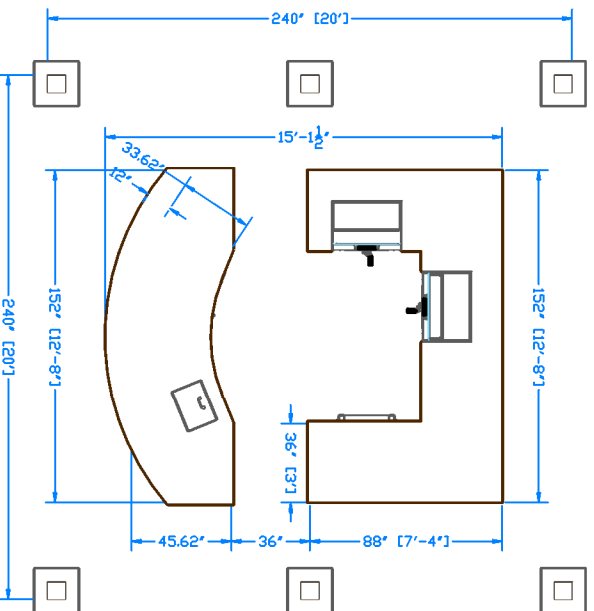

Facade: Facade

Notes: Appliances: (2) Hasty Bake Fiesta, 3 Drawer Unit, DCS Warming Drawer, Lynx Drop-In Cooler, 17" Deluxe Single Door, Blaze 5.5 CuFt Refrigerator, Slide-Out Trash

Specific Island Depth: Yes*