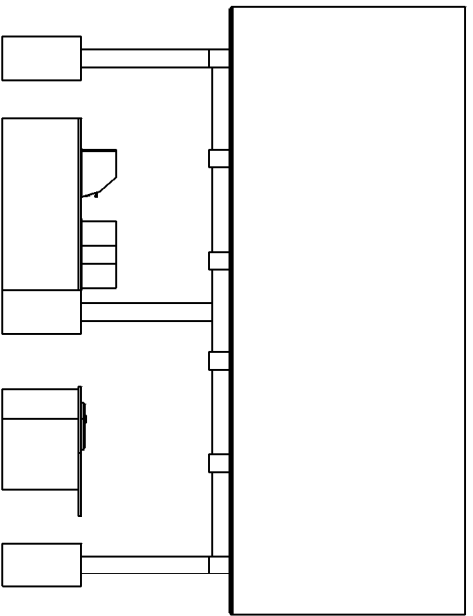

Facade: Facade

Notes: Appliances: (2) Hasty Bake Fiesta, 3 Drawer Unit, DCS Warming Drawer, Lynx Drop-In Cooler, 17" Deluxe Single Door, Blaze 5.5 CuFt Refrigerator, Slide-Out Trash

Specific Island Depth: Yes*